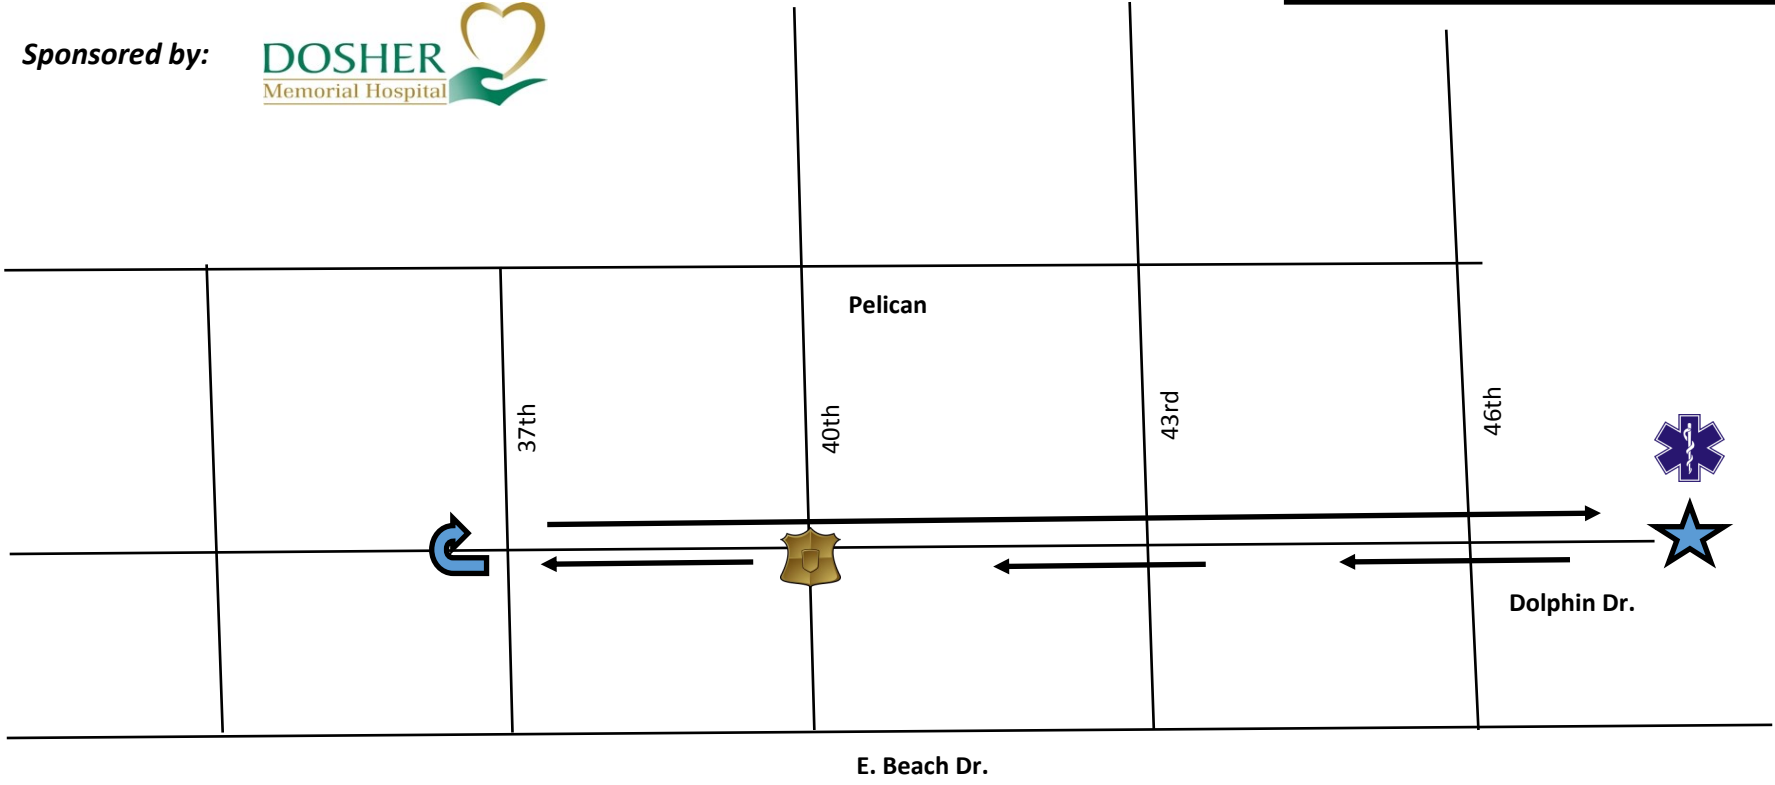

Oak Island Lighthouse Run 1 Mile Fun Run Map*

Map Key	
	Start / Finish
	1 Mile Route
	EMS/Fire
	Police
	Turn Around

Sponsored by: 

*Map not drawn to scale