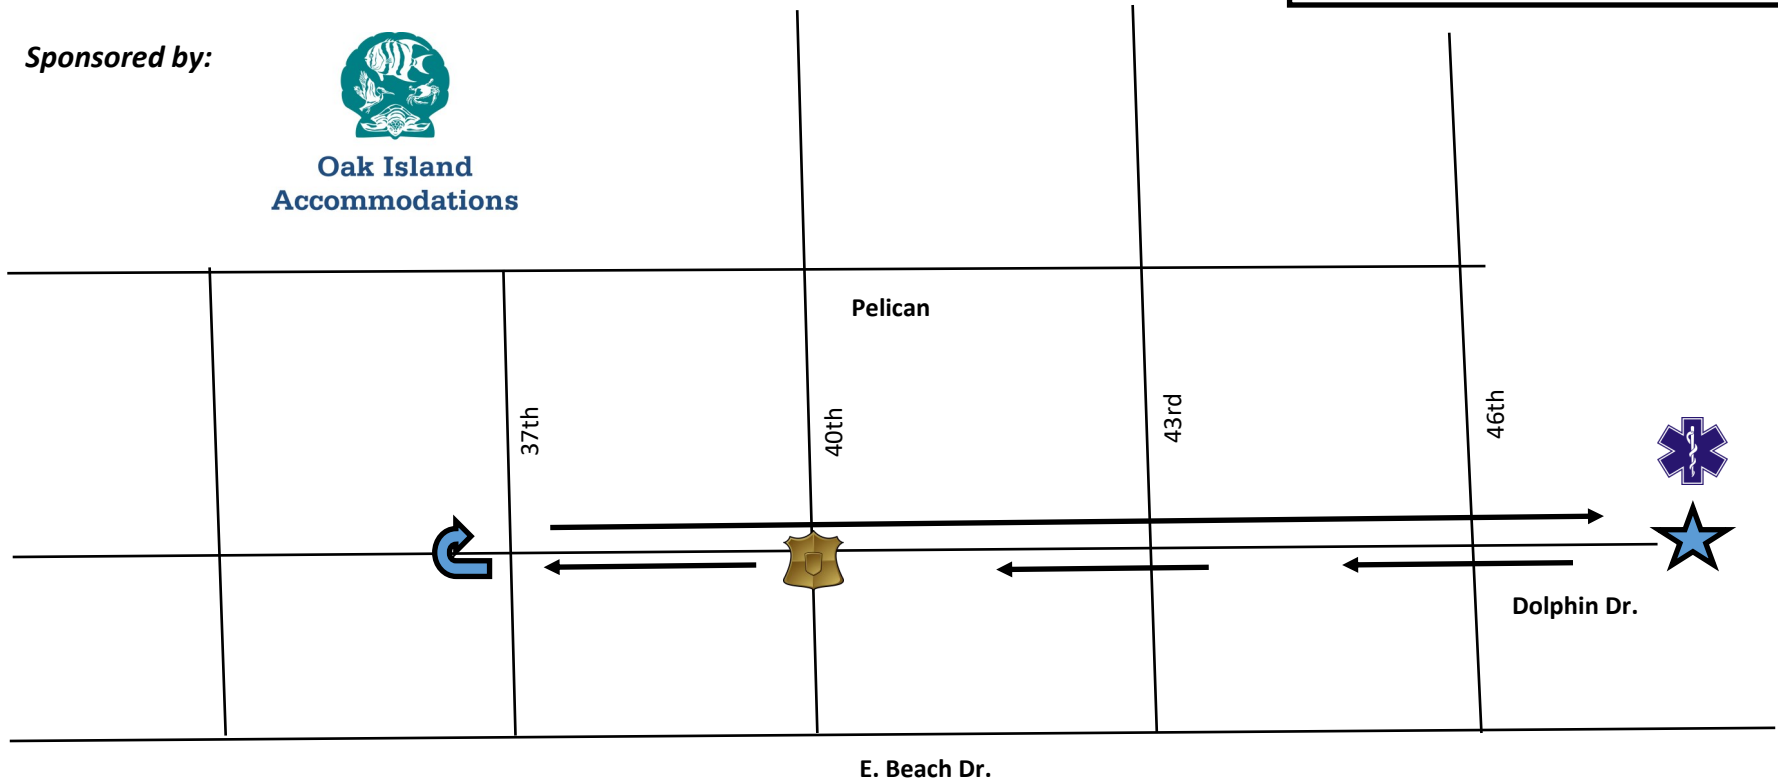

Oak Island Lighthouse Run 1 Mile Fun Run Map*

| Map Key | |
|---|----------------|
|  | Start / Finish |
|  | 1 Mile Route |
|  | EMS/Fire |
|  | Police |
|  | Turn Around |

Sponsored by:

Oak Island
Accommodations

*Map not drawn to scale