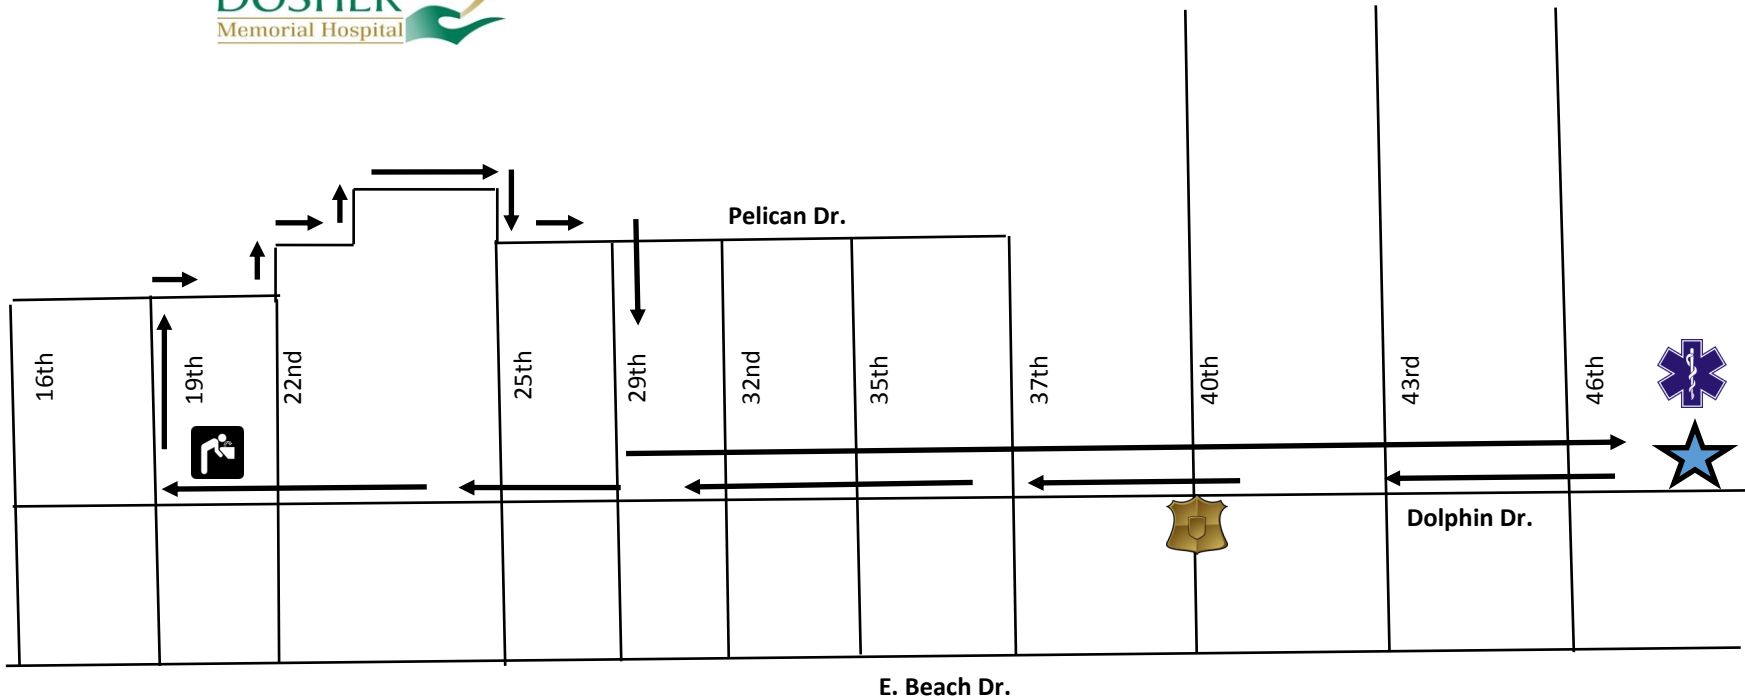

Oak Island Lighthouse Run 5k Map*

| Map Key | |
|---|----------------|
|  | Start / Finish |
|  | 5k Route |
|  | Water Station |
|  | Police |
|  | Turn Around |
|  | EMS/Fire |

Sponsored by:

E. Beach Dr.

*Map not drawn to scale