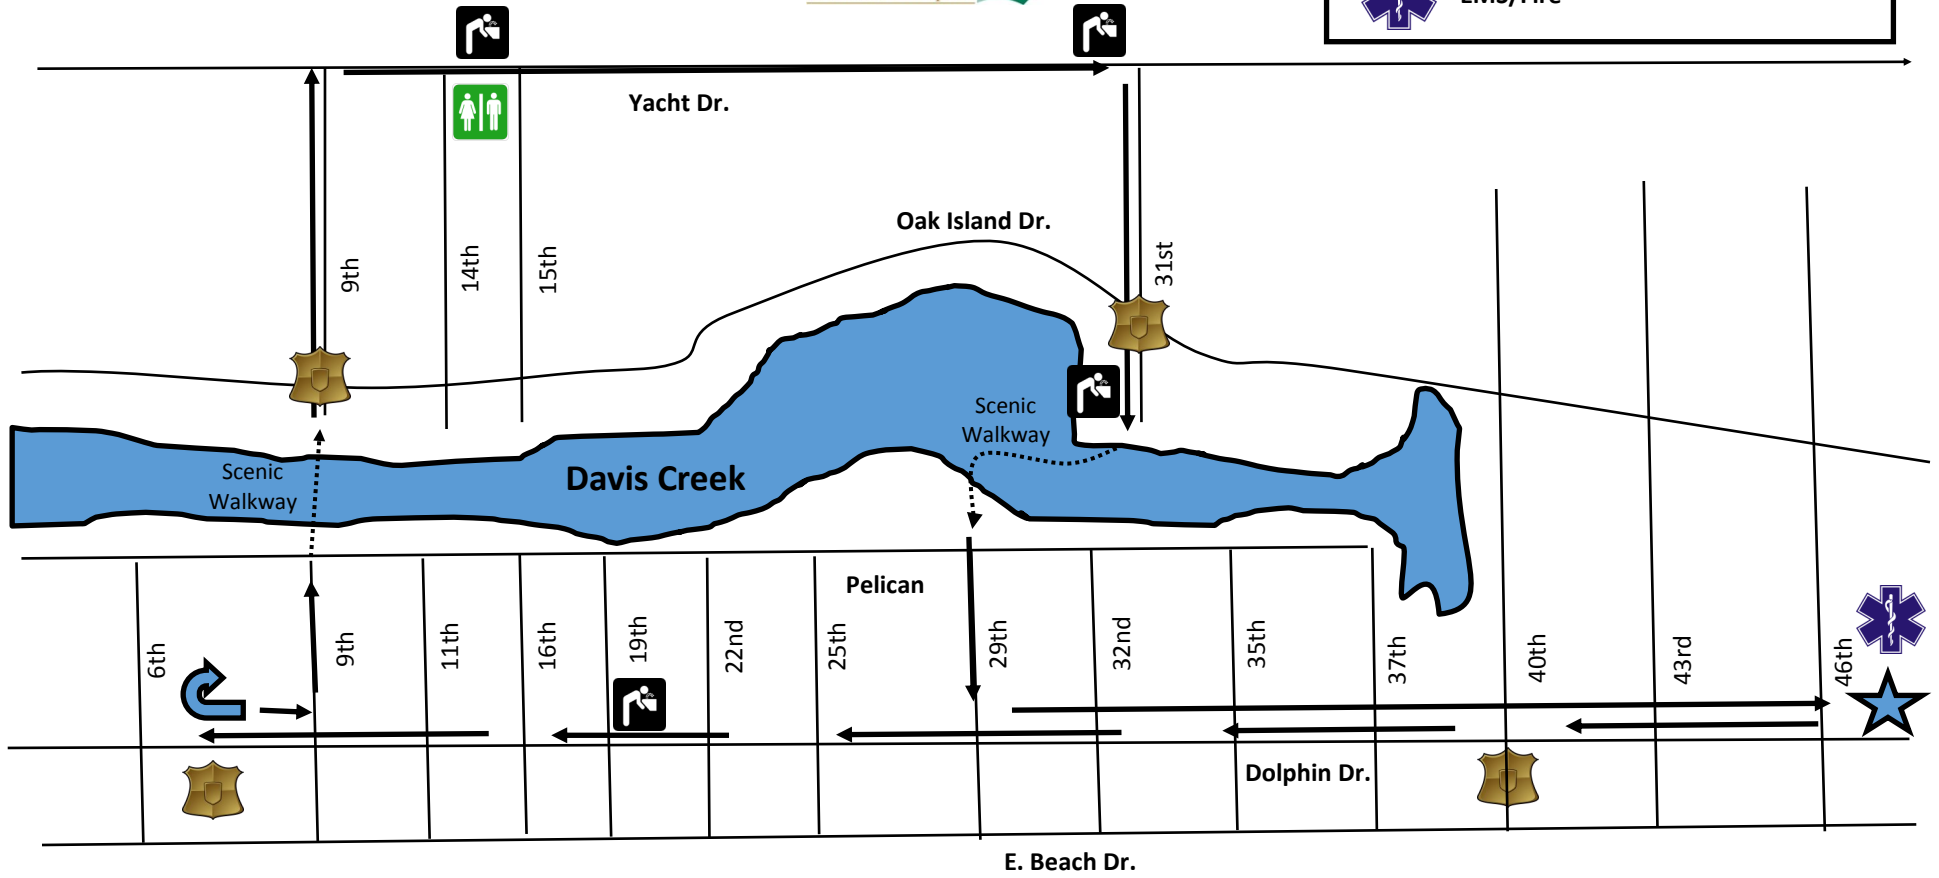

# Oak Island Lighthouse Run 10K Map\*

Sponsored by: **DOSHER**  
Memorial Hospital

Map Key	
	Start / Finish
	10k Route
	Water Station
	EMS/Fire
	Police
	Turn Around
	Bathroom

\*Map not drawn to scale