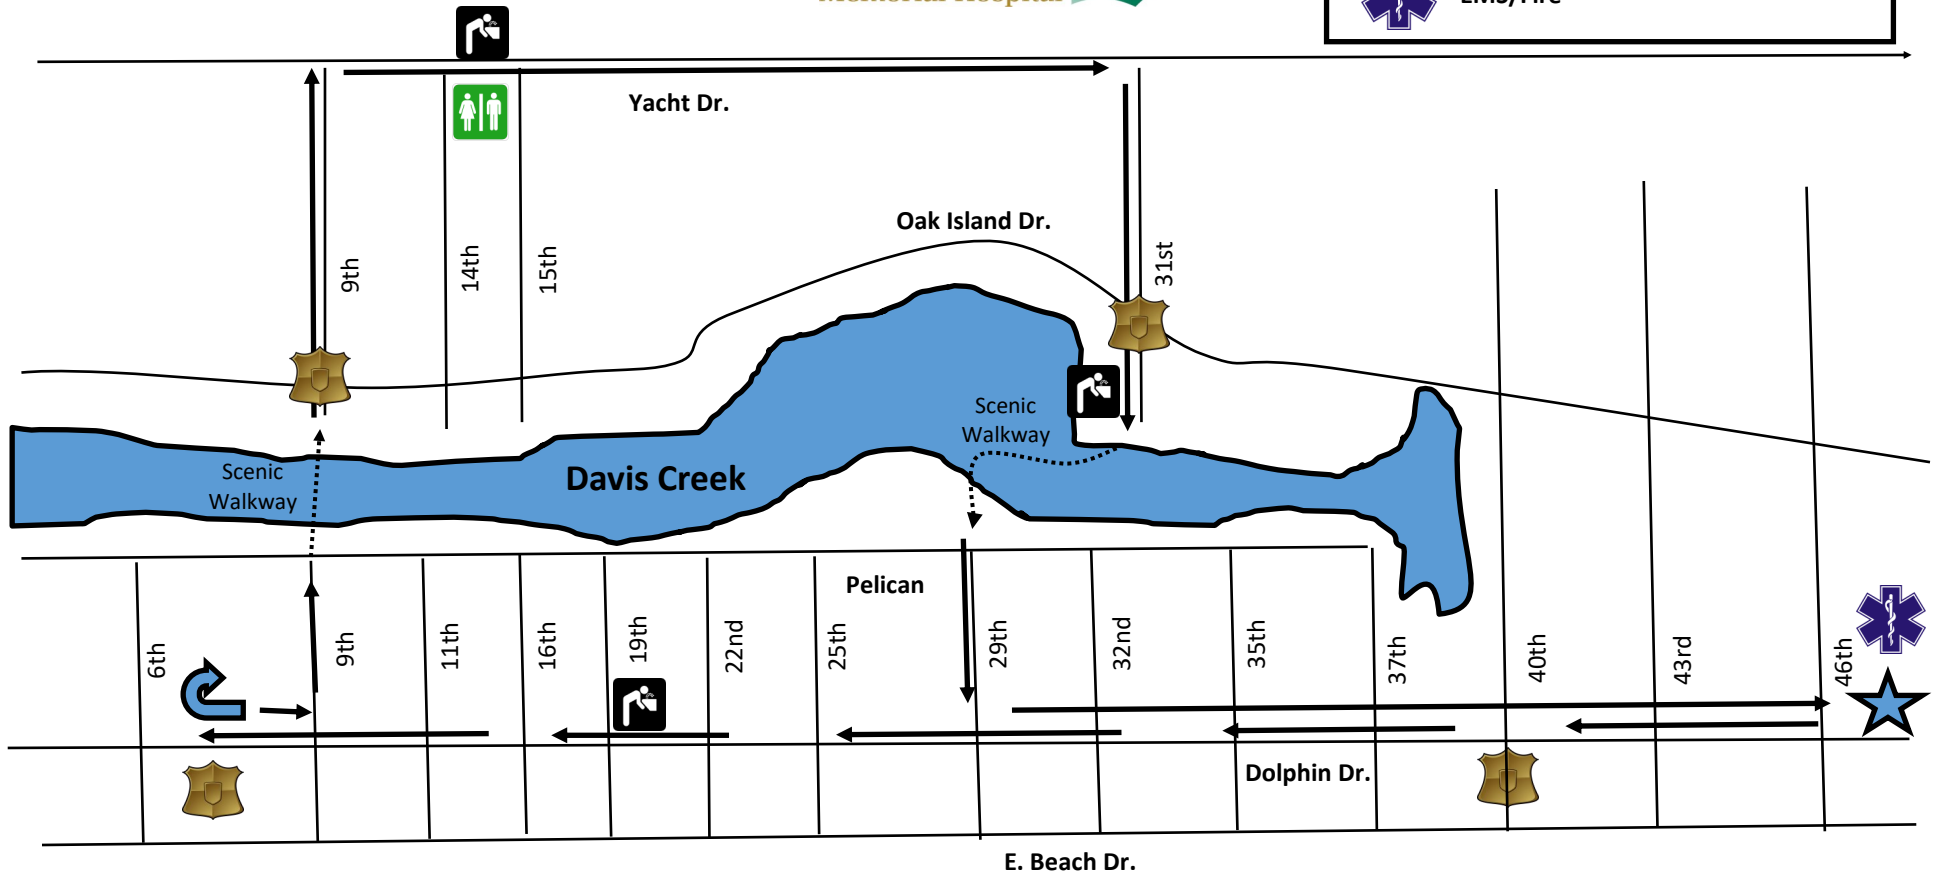

Oak Island Lighthouse Run 10K Map*

Sponsored by: **DOSHER**
Memorial Hospital

Map Key

- ★ Start / Finish
- 10k Route
- 🚰 Water Station
- 🚑 EMS/Fire
- 👮 Police
- ↻ Turn Around
- 🚻 Bathroom

*Map not drawn to scale