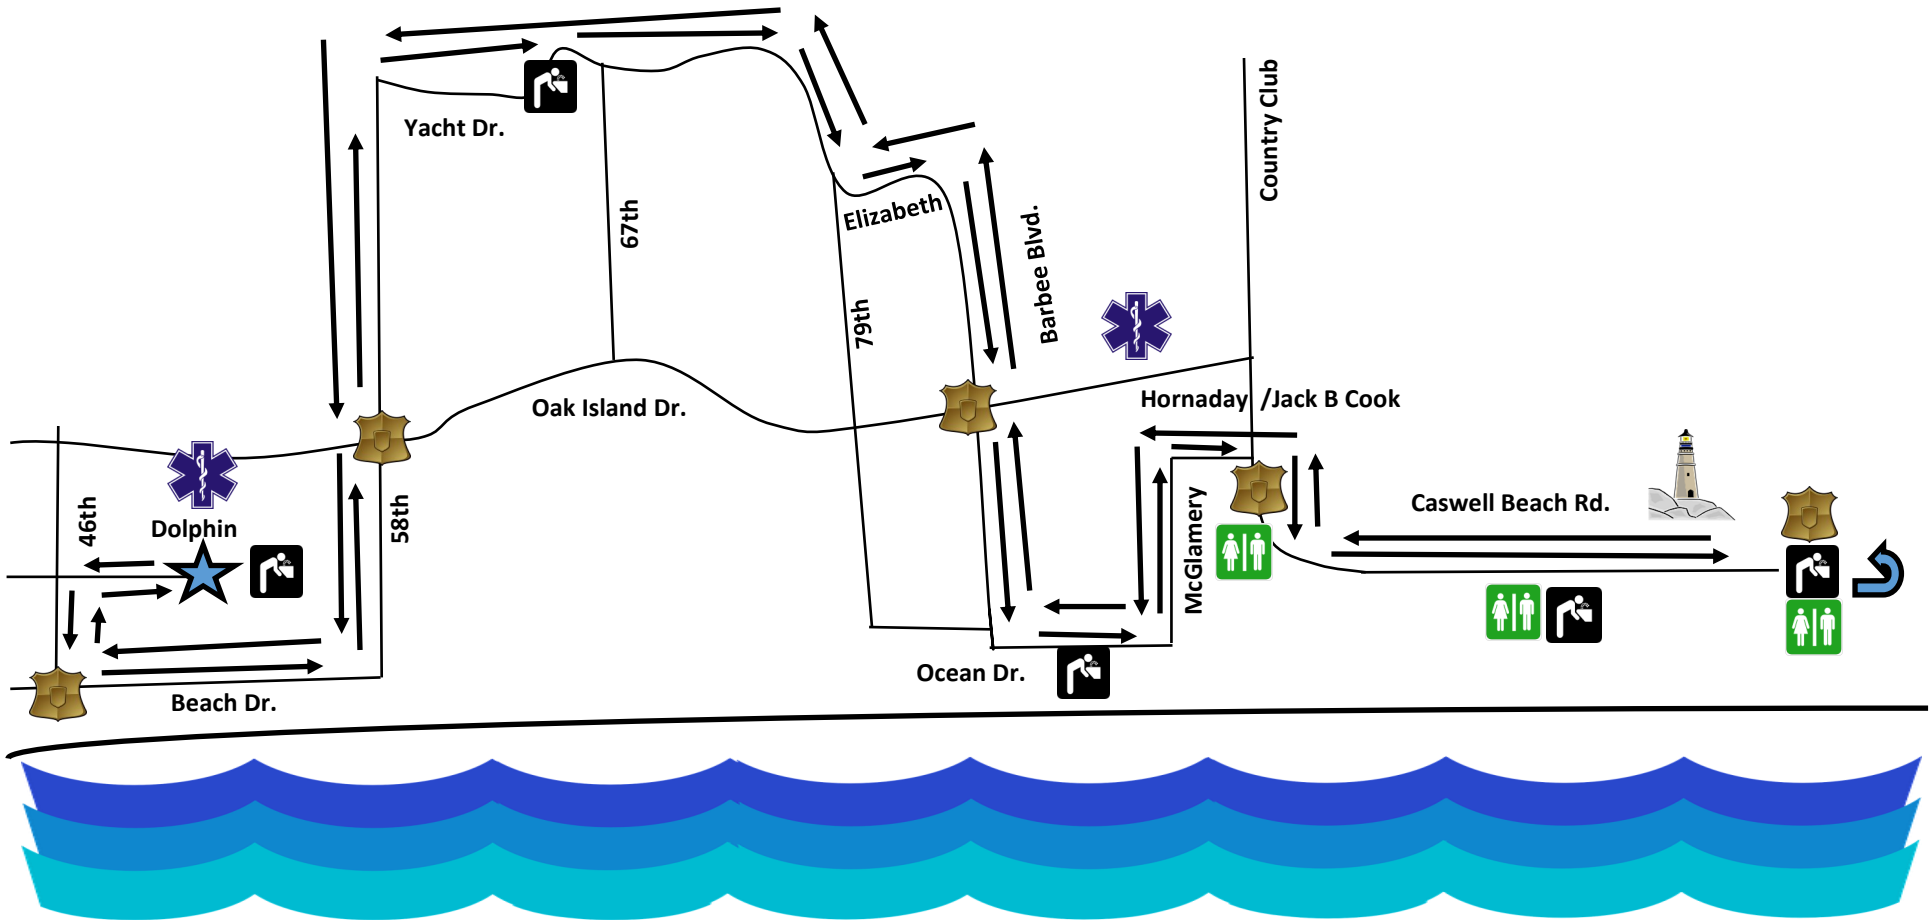

Oak Island Lighthouse Run Half Marathon Map*

Sponsored by:

Map Key			
	Start / Finish		Police
	1/2 Route		Turn Around
	Water Station		Bathroom
	Oak Island Lighthouse		EMS/Fire

*Map not drawn to scale