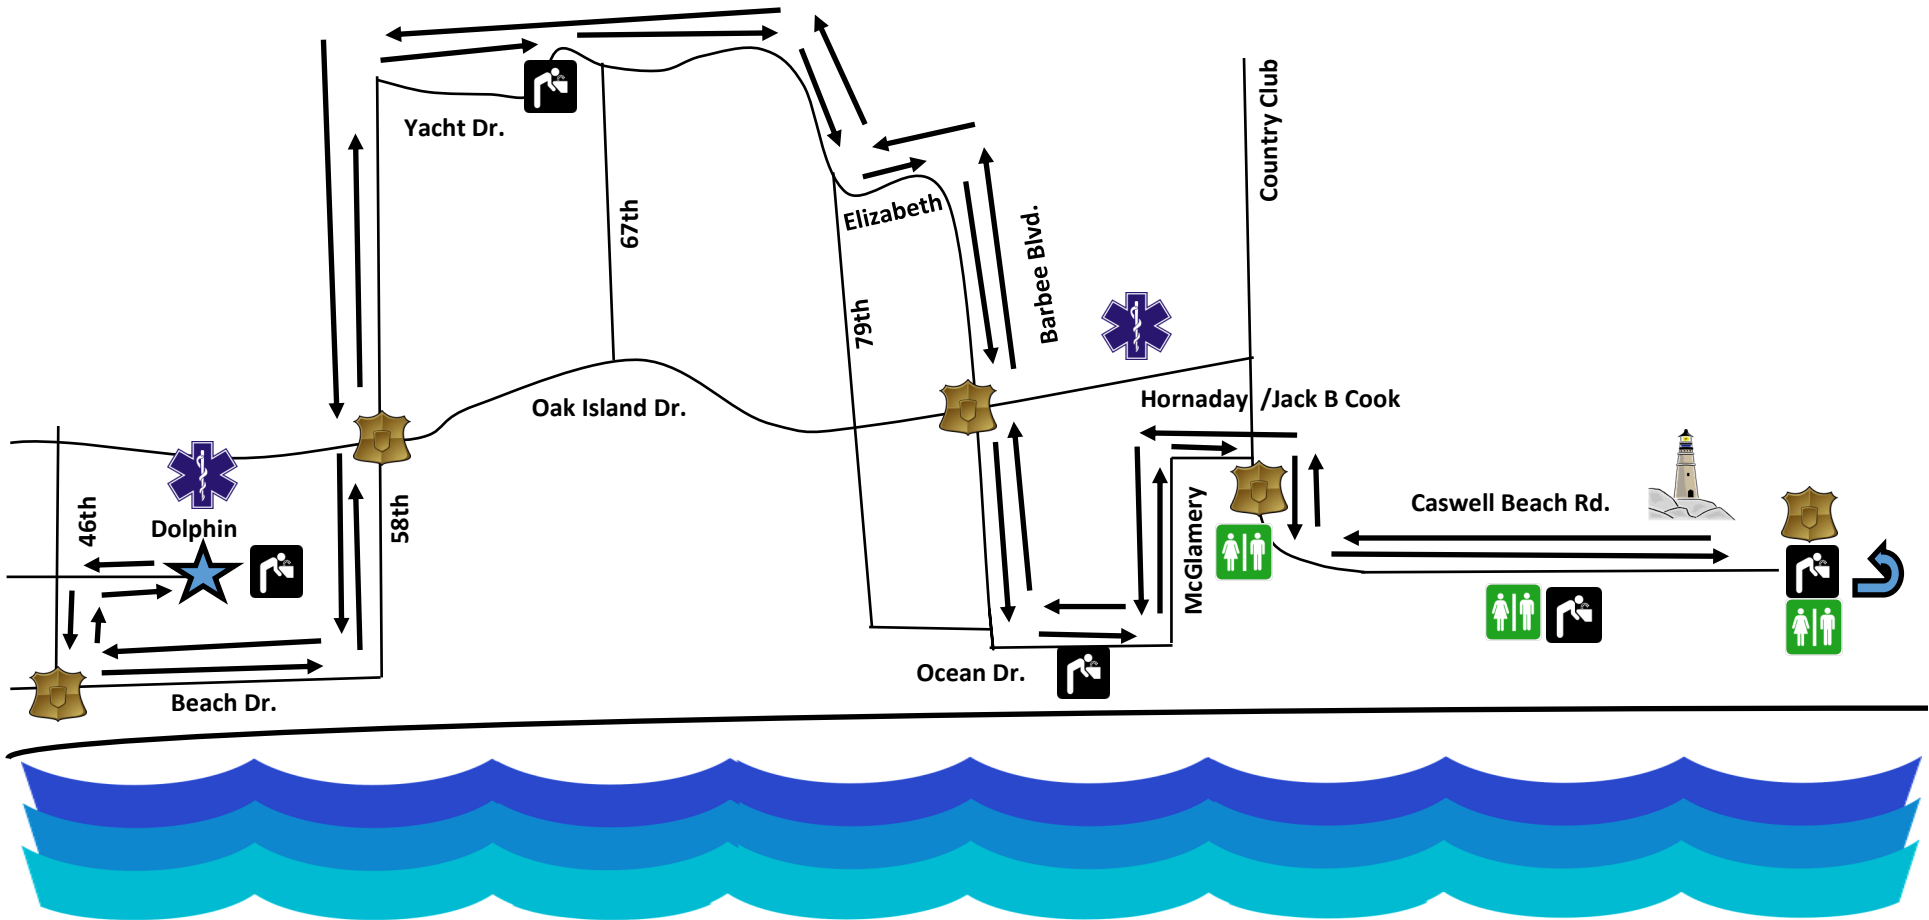

Oak Island Lighthouse Run Half Marathon Map*

Sponsored by:

Map Key			
	Start / Finish		Police
	1/2 Route		Turn Around
	Water Station		Bathroom
	Oak Island Lighthouse		EMS/Fire

*Map not drawn to scale