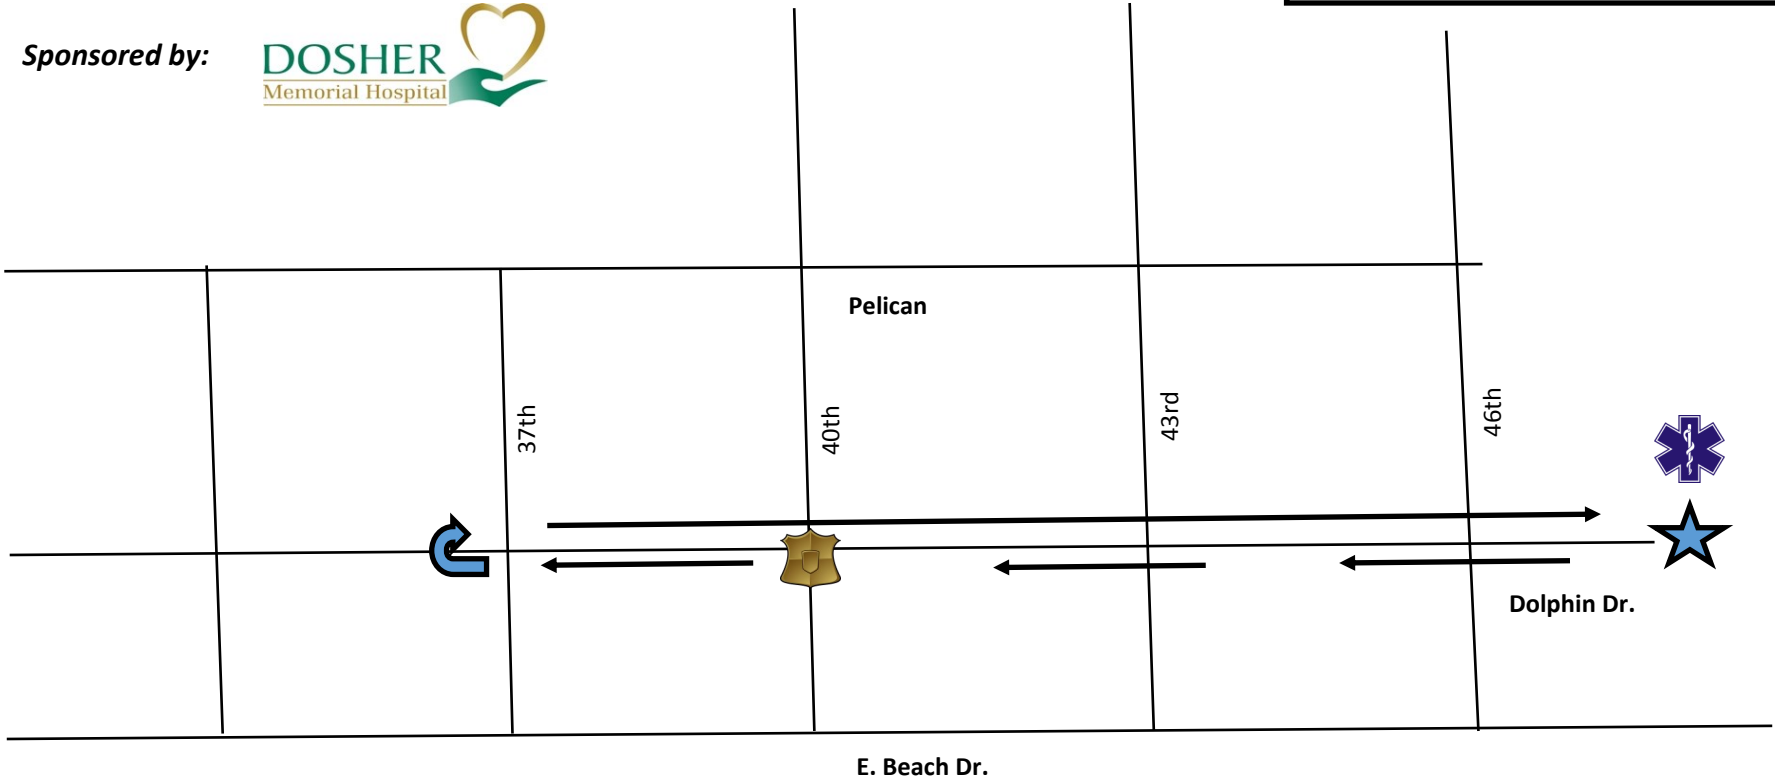

Oak Island Lighthouse Run 1 Mile Fun Run Map*

Map Key	
	Start / Finish
	1 Mile Route
	EMS/Fire
	Police
	Turn Around

Sponsored by:

*Map not drawn to scale