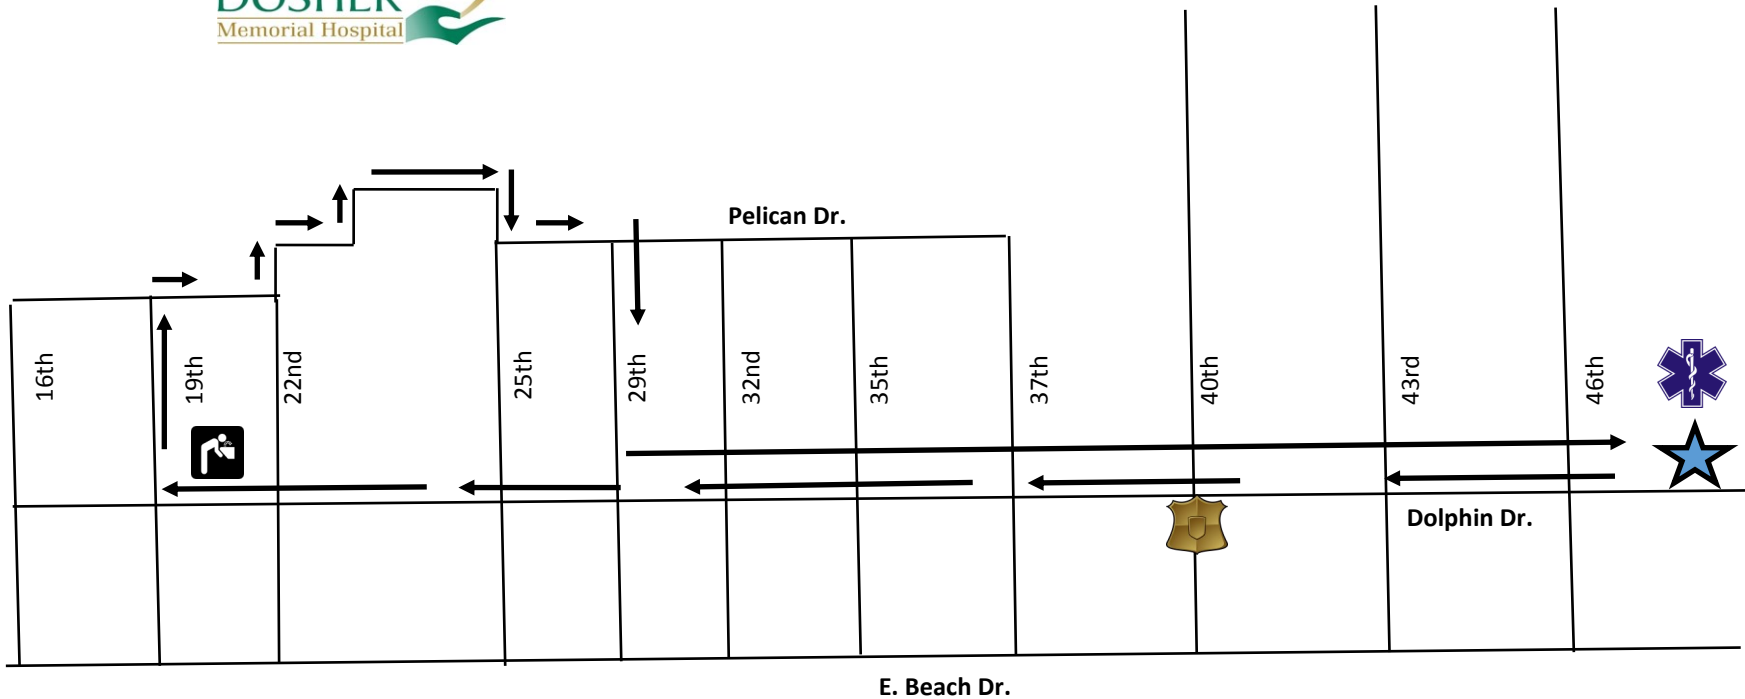

# Oak Island Lighthouse Run 5k Map\*

Map Key	
	Start / Finish
	5k Route
	Water Station
	Police
	Turn Around
	EMS/Fire

Sponsored by:

\*Map not drawn to scale