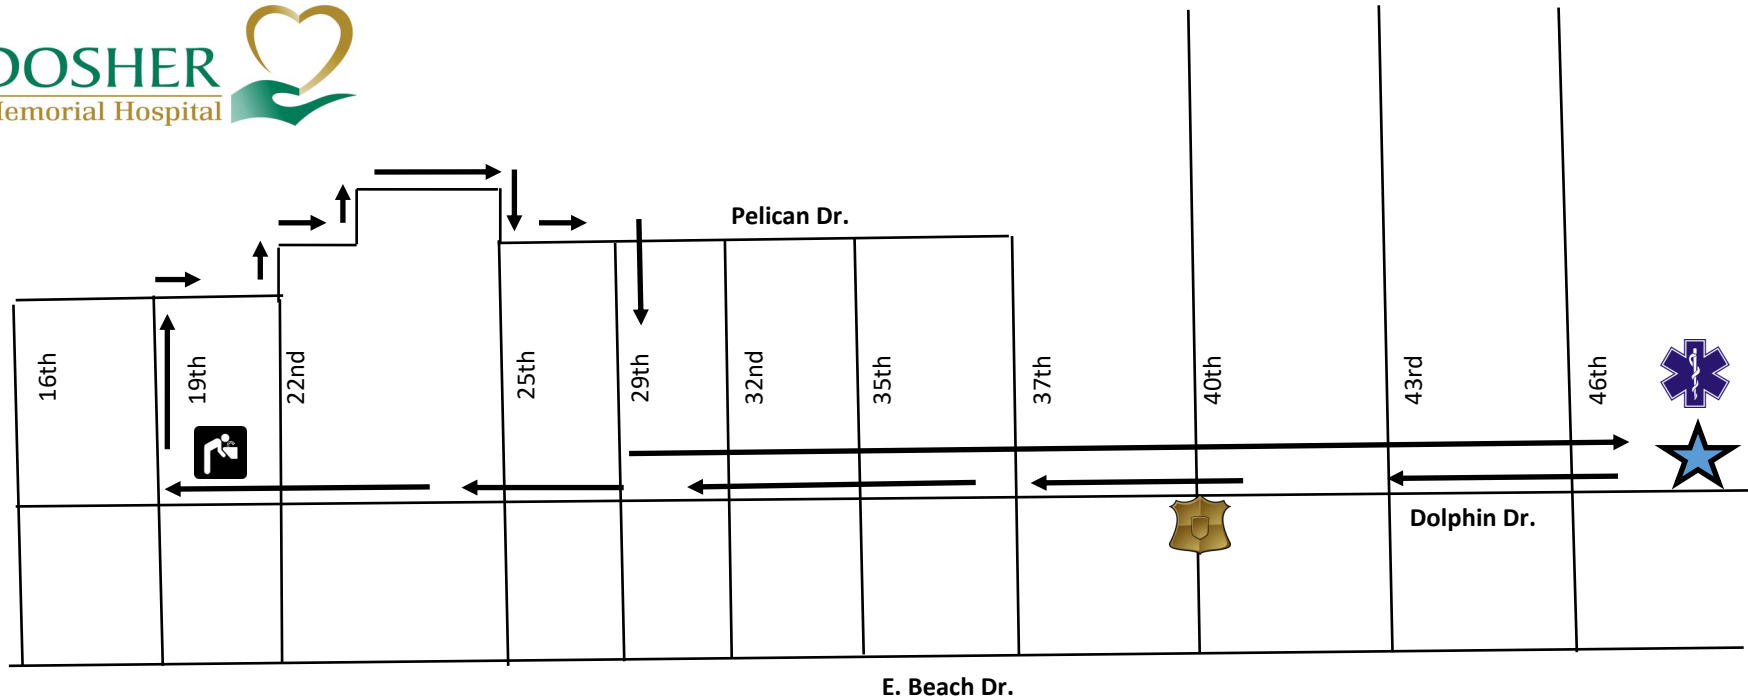

Oak Island Lighthouse Run 5k Map*

Map Key

	Start / Finish		Police
	5k Route		Turn Around
	Water Station		EMS/Fire

Sponsored by:

E. Beach Dr.

*Map not drawn to scale