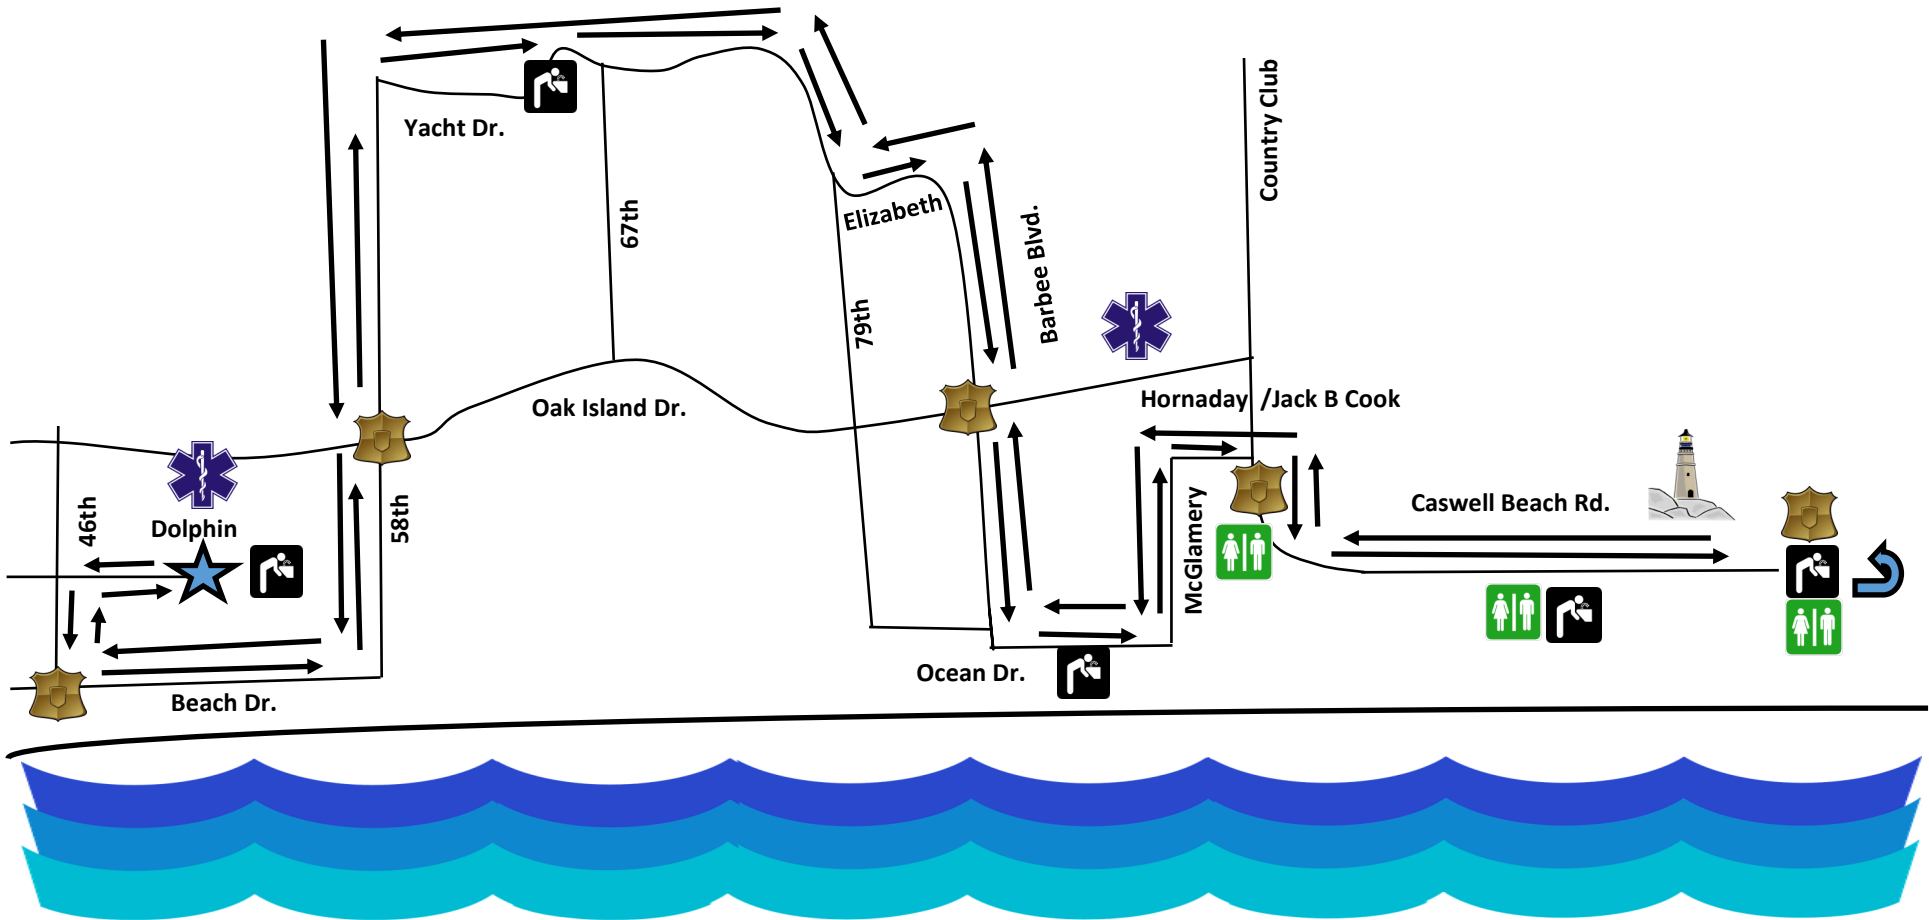

Oak Island Lighthouse Run Half Marathon Map*

Sponsored by:

Map Key			
	Start / Finish		Police
	1/2 Route		Turn Around
	Water Station		Bathroom
	Oak Island Lighthouse		EMS/Fire

*Map not drawn to scale